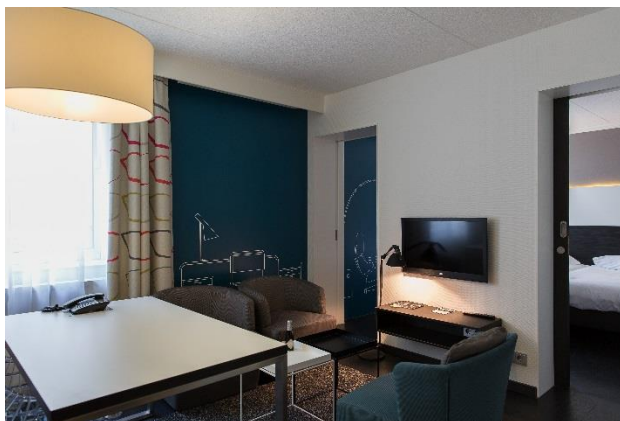

POSTILLION HOTEL DORDRECHT

- ✓ 98 hotel rooms
- ✓ 4 star classification
- ✓ Bar
- ✓ Restaurant
- ✓ Gym
- ✓ Business point
- ✓ Private parking with 500 free parking places